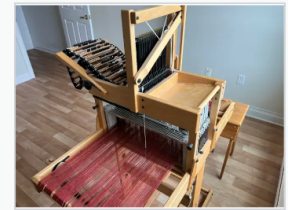

Louet Magic Dobby 40

\$4,000

Description

Beautiful louet magic doobby 40cm (16") loom looking for a new home.

Loom comes with mechanical dobby head as well as Leclerc bench.

The Louet 24 shaft Magic Dobby Loom. Made of lacquered beech, this loom follows in the long tradition of high quality equipment designed by the clever engineers in Holland. The Magic loom is a combination of popular features from other Louet looms, many unique innovative ideas, and the well known dobby loom concept.

The Magic loom comes with a stand; however, it is equipped with small rubber buffers (feet), attached on the bottom of the frame near the warp beam and cloth beam. The floor loom can be converted into a table loom simply by removing two long bolts that connect the main frame to the stand. Once you have removed the bolts you can lift the loom off of the stand and place it on a table where it will rest on its "feet". This very versatile feature allows the loom to act as a table loom while at a workshop, and a floor loom in your home.